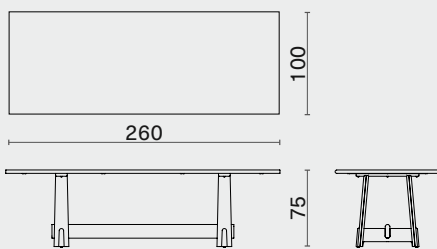

ODETTE RECTANGULAR TABLE

M1017-RE-

Odette Collection draws inspiration from the enduring structures of Eastern architecture and objects, offering an appreciation for both cultural heritage and lasting craftsmanship. Crafted entirely from solid wood, the legs feature hand-finished convex and concave details, creating a visual illusion timber jostling against one another. Reinforced with a supporting beam, the traditional trapezoid-shaped legs provide a strong and dependable foundation, while other timber details give Odette a striking resemblance to a pagoda's gate.

DISTRICT EIGHT

- Oak

ODETTE RECTANGULAR TABLE

DISTRICT EIGHT

M1017-RE-

DIMENSION (cm)

PACKAGING INFO

ODETTE RECTANGULAR TABLE - S L180 W80 H74 (cm)
M1017-RE-S L71 W31.5 H29.3 (inch)

ODETTE RECTANGULAR TABLE - M L220 W90 H74 (cm)
M1017-RE-M L86.8 W35.5 H29.3 (inch)

ODETTE RECTANGULAR TABLE - L L260 W100 H74 (cm)
M1017-RE-L L102.5 W39.5 H29.3 (inch)

ODETTE RECTANGULAR TABLE - XL L300 W120 H74 (cm)
M1017-RE-XL L118.3 W47.3 H29.3 (inch)