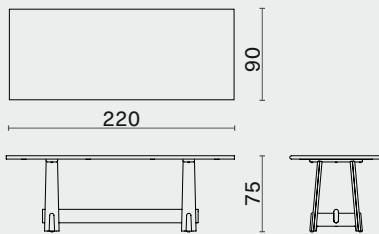

ODETTE RECTANGULAR TABLE

M1017-RE-

Odette Collection draws inspiration from the enduring structures of Eastern architecture and objects, offering an appreciation for both cultural heritage and lasting craftsmanship. Crafted entirely from solid wood, the legs feature hand-finished convex and concave details, creating a visual illusion timber jostling against one another. Reinforced with a supporting beam, the traditional trapezoid-shaped legs provide a strong and dependable foundation, while other timber details give Odette a striking resemblance to a pagoda's gate.

DISTRICT EIGHT

- Oak

ODETTE RECTANGULAR TABLE

DISTRICT EIGHT

M1017-RE-

DIMENSION (cm)

PACKAGING INFO

ODETTE RECTANGULAR TABLE - S L180 W80 H74 (cm)
M1017-RE-S L71 W31.5 H29.3 (inch)

ODETTE RECTANGULAR TABLE - M L220 W90 H74 (cm)
M1017-RE-M L86.8 W35.5 H29.3 (inch)

ODETTE RECTANGULAR TABLE - L L260 W100 H74 (cm)
M1017-RE-L L102.5 W39.5 H29.3 (inch)

ODETTE RECTANGULAR TABLE - XL L300 W120 H74 (cm)
M1017-RE-XL L118.3 W47.3 H29.3 (inch)