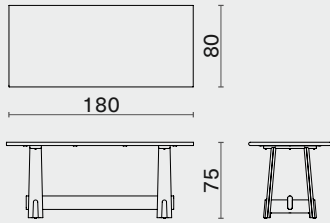

DISTRICT EIGHT

- Oak

ODETTE RECTANGULAR TABLE

DISTRICT EIGHT

M1017-RE-

DIMENSION (cm)

PACKAGING INFO

ODETTE RECTANGULAR TABLE - S L180 W80 H74 (cm)
M1017-RE-S L71 W31.5 H29.3 (inch)

ODETTE RECTANGULAR TABLE - M L220 W90 H74 (cm)
M1017-RE-M L86.8 W35.5 H29.3 (inch)

ODETTE RECTANGULAR TABLE - L L260 W100 H74 (cm)
M1017-RE-L L102.5 W39.5 H29.3 (inch)

ODETTE RECTANGULAR TABLE - XL L300 W120 H74 (cm)
M1017-RE-XL L118.3 W47.3 H29.3 (inch)