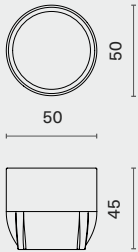

L83 W83 H30 (cm)
L32.8 W32.8 H12 (inch)

Complete

Gross TBA / CBM TBA

Gui Round Table - Medium
M1029-CI-MED

L50 W50 H45 (cm)
L19.8 W19.8 H17.8 (inch)

Complete

Gross TBA / CBM TBA

Gui Round Table - Small
M1029-CI-SML

L38 W38 H53 (cm)
L15 W15 H20.8 (inch)

Complete

Gross TBA / CBM TBA