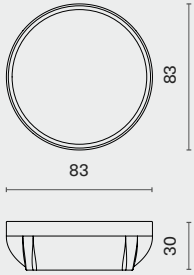

Lacquer

DISTRICT EIGHT

GUI TABLE

DISTRICT EIGHT

M1029-CI-

DIMENSION

PACKAGING INFO

Gui Round Table - Large
M1029-CI-LAG

L83 W83 H30 (cm)
L32.8 W32.8 H12 (inch)

Complete

Gross TBA / CBM TBA

Gui Round Table - Medium
M1029-CI-MED

L50 W50 H45 (cm)
L19.8 W19.8 H17.8 (inch)

Complete

Gross TBA / CBM TBA

Gui Round Table - Small
M1029-CI-SML

L38 W38 H53 (cm)
L15 W15 H20.8 (inch)

Complete

Gross TBA / CBM TBA