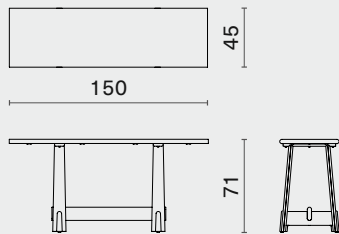

DISTRICT EIGHT

- Oak

ODETTE CONSOLE

M1017-CO

DISTRICT EIGHT

DIMENSION

PACKAGING INFO

ODETTE CONSOLE TABLE - SMALL
M1017-CO-S

L150 W45 H71 (cm)
L59.3 W17.8 H30 (inch)

ODETTE CONSOLE TABLE - MEDIUM
M1017-CO-M

L200 W45 H71 (cm)
L78.8 W17.8 H30 (inch)