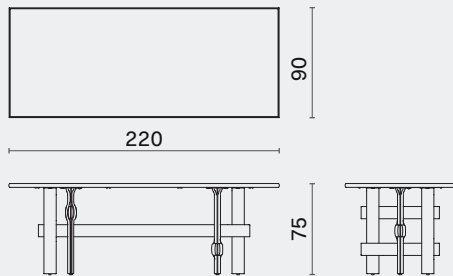

KNOT RECTANGULAR TABLE

DISTRICT EIGHT

M1016-RE

A range of furniture that showcases the beauty of fully solid wood, while offering an interesting twist. Each piece in the collection is crafted using wood that has been treated to create a knot effect, with weaving patterns that create a soft rhythm between the legs. The result is a stunning contrast between the masculinity of the wood and the delicate knot details.

- Oak

KNOT RECTANGULAR TABLE

DISTRICT EIGHT

M1016-RE

DIMENSION (cm)

PACKAGING INFO

Knot Rectangular Table - S

M1016-RE-S

L180 W80 H75

Knot Rectangular Table - M

M1016-RE-M

L220 W90 H75

Knot Rectangular Table - L

M1016-RE-L

L260 W100 H75

Knot Rectangular Table - XL

M1016-RE-XL

L300 W100 H75 cm