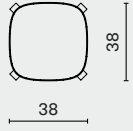

Oak or Ash seat base / Blackened steel frame / Brass

COLLETTE LOW STOOL (WITHOUT CUSHION)

DISTRICT EIGHT

M2020-LS

DIMENSION (cm)

COLLETTE LOW STOOL
M2020-C

L38 W38 H45

PACKAGING INFO

Complete	Set of 1	L45 W44 H50cm / Gross TBU / CBM 0.11
	Set of 2	L56 W54 H50cm / Gross TBU / CBM 0.17