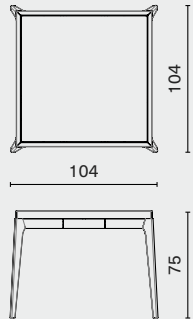

MAHJONG / CARD TABLE

M4005

DISTRICT EIGHT

Built of oak with casting-iron details, the Card Table can easily switch between dining function and game activities.

Oak and felt top / Cast iron legs

MAHJONG / CARD TABLE

DISTRICT EIGHT

M4005

DIMENSION (cm)

MAHJONG / CARD TABLE
M4005

L104 W104 H75

PACKAGING INFO

Table Top	L106 W106 H17cm / Gross 43kg / CBM 0.21
Legs	L75 W35 H11cm / Gross 20.5kg / CBM 0.03

M4005