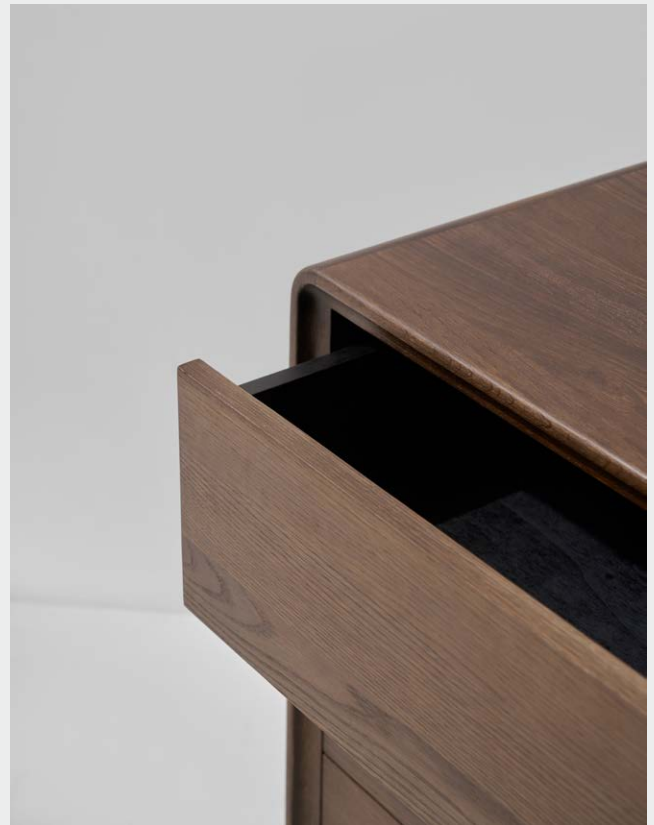

DISTRIKT DRESSER

M116

Designed to meet a range of storage needs, the Distrikt Dresser offers deep drawers with easy to use metal glides. Made from oak with solid steel legs and brass glides to finish.

Oak frame / Blackened steel legs
/ Brass

DISTRICT EIGHT

DISTRIKT DRESSER

M116

DISTRICT EIGHT

DIMENSION (cm)

DISTRIKT DRESSER

M116

L170 W48 H83